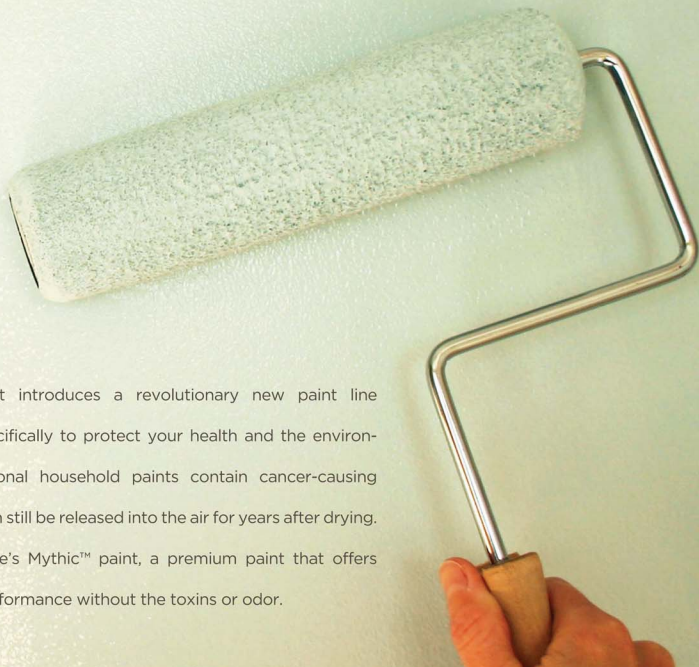

What goes on the wall, stays on the wall.™

Mythic™ paint introduces a revolutionary new paint line designed specifically to protect your health and the environment. Traditional household paints contain cancer-causing toxins that can still be released into the air for years after drying. But now there's Mythic™ paint, a premium paint that offers legendary performance without the toxins or odor.